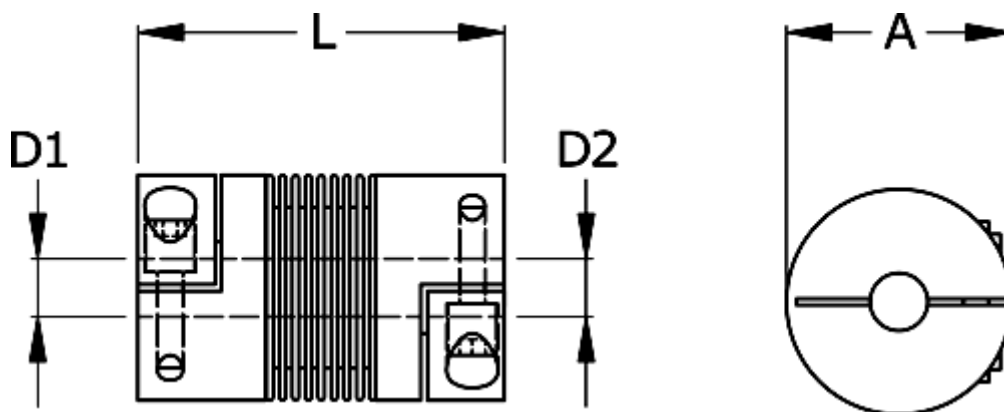

# Data Sheet

Article number: 3330403001055560

Description: Bellow coupling type 4 size300  
Length 105 mm, bore 55/60 mm

## Measures

A	= 110
D1	= 55
D2	= 60
L	= 105
Nom. torque NM (Tkn)	= 300